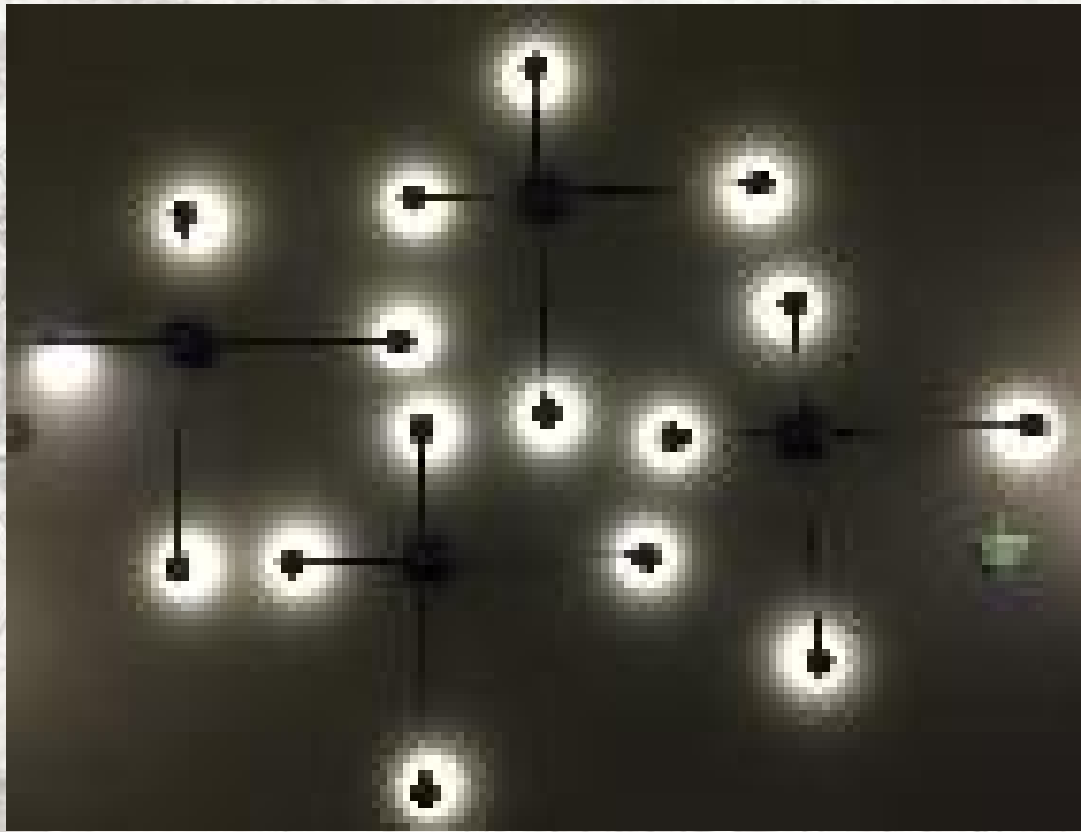

Dimension: 90*90*8 cm (27.8W)

Color: Matt Black

Item Code : 0680016

Available Qty: 4 pcs.