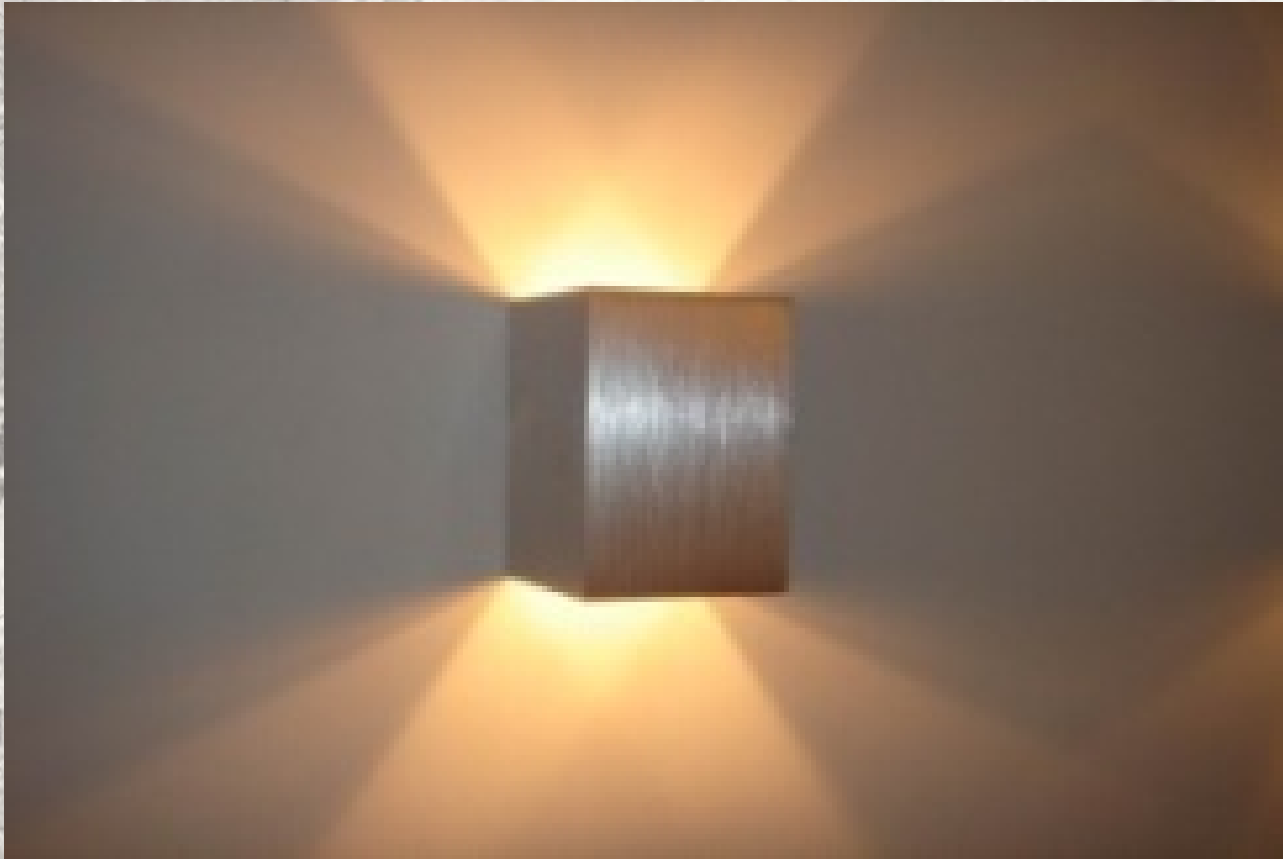

Item Code: 0200004
Available Qty: 11 pcs