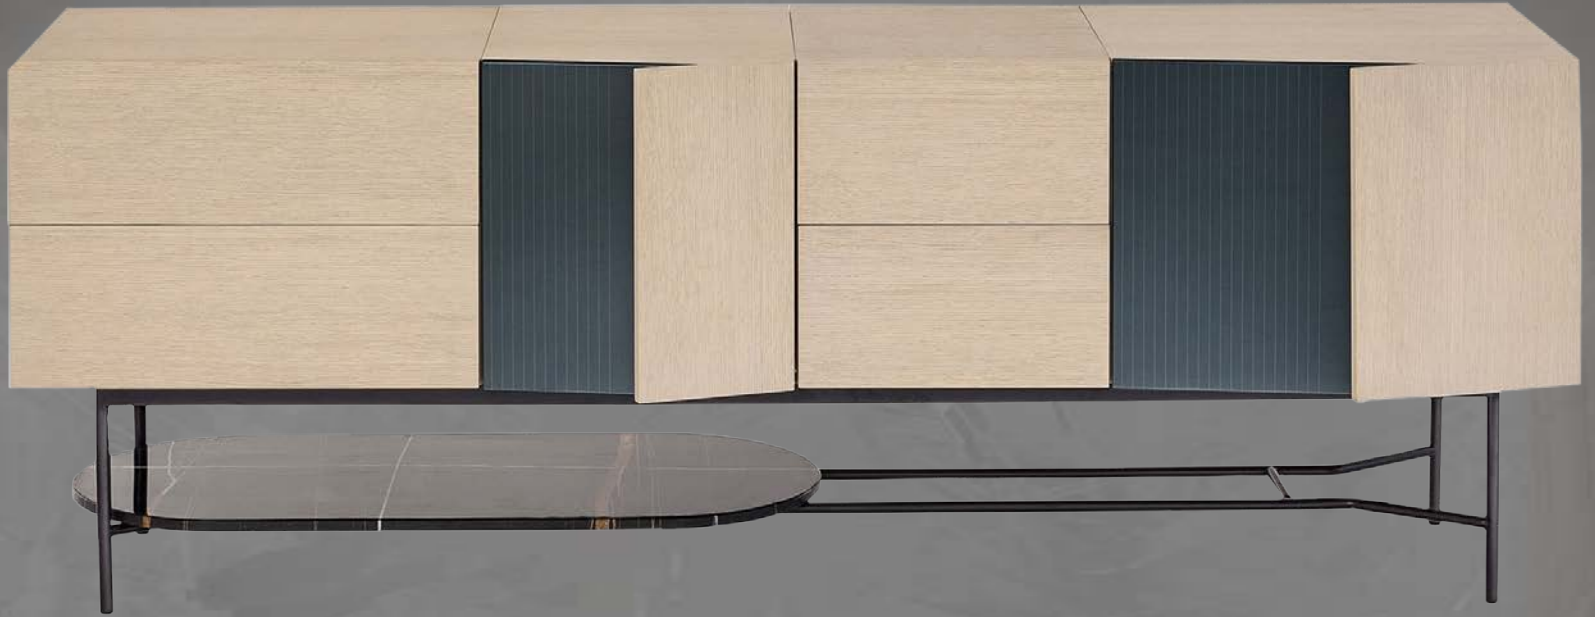

ATMOSPHERE
COLLECTION

TV Unit, Shelving Unit & Cabinet

ATMOSPHERE
Furnishings, LLC

atmos.ae

atmospherefurnishingsuae

NEW ARRIVAL

ATMOSPHERE
Furnishings, LLC

Dimensions : **200*40*50 cm**
Color : **Walnut, Champagne titanium,
Venata White Marble**
Item Code : **0290787**
Available Qty. : **1 pc.**

Dimensions : **204*48*48 cm**

Color : **Denim Grey Lacquer + Drift wood**

Item Code : **0011144**

Available Qty. : **2 pcs.**

ATMOSPHERE
Furnishings, LLC

Dimensions : 200*55*75 cm
Color : white oak,Black Green,silk black lacque
Item Code : ,Charly Brown Marble
Available Qty. : 0290789
2 pcs.