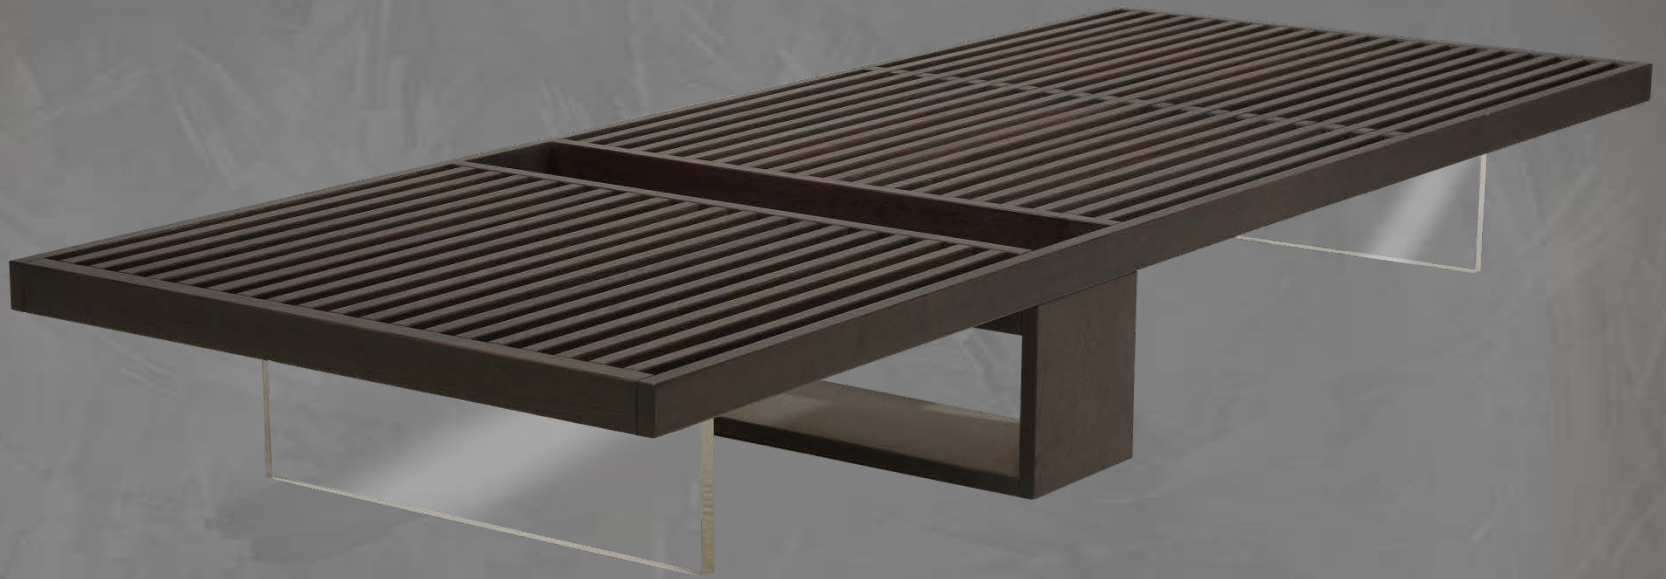

Dimensions : **194*75*24 cm**

Color : **Light Oak**

Item Code : **0020163**

Available Qty. : **1 pc.**