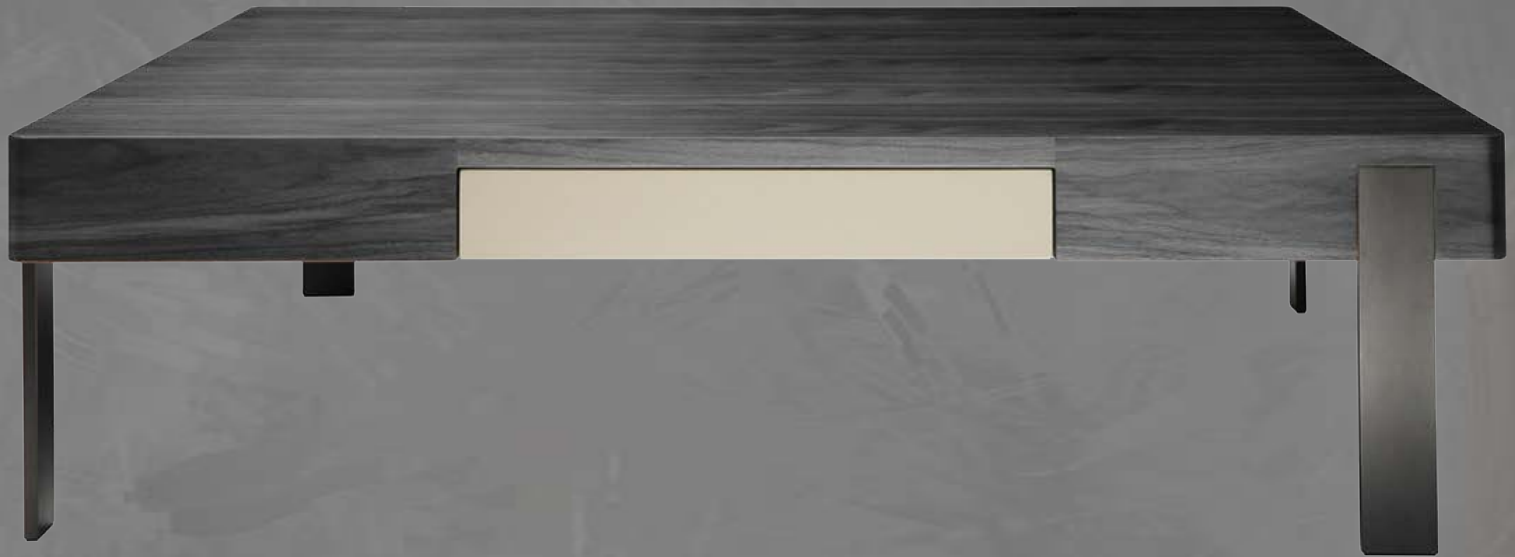

ATMOSPHERE
Furnishings, LLC

Dimensions : **120*120*35 cm**

Color : **Black Oak + Cappuccino**

Item Code : **0290656**

Available Qty. : **1 pc.**