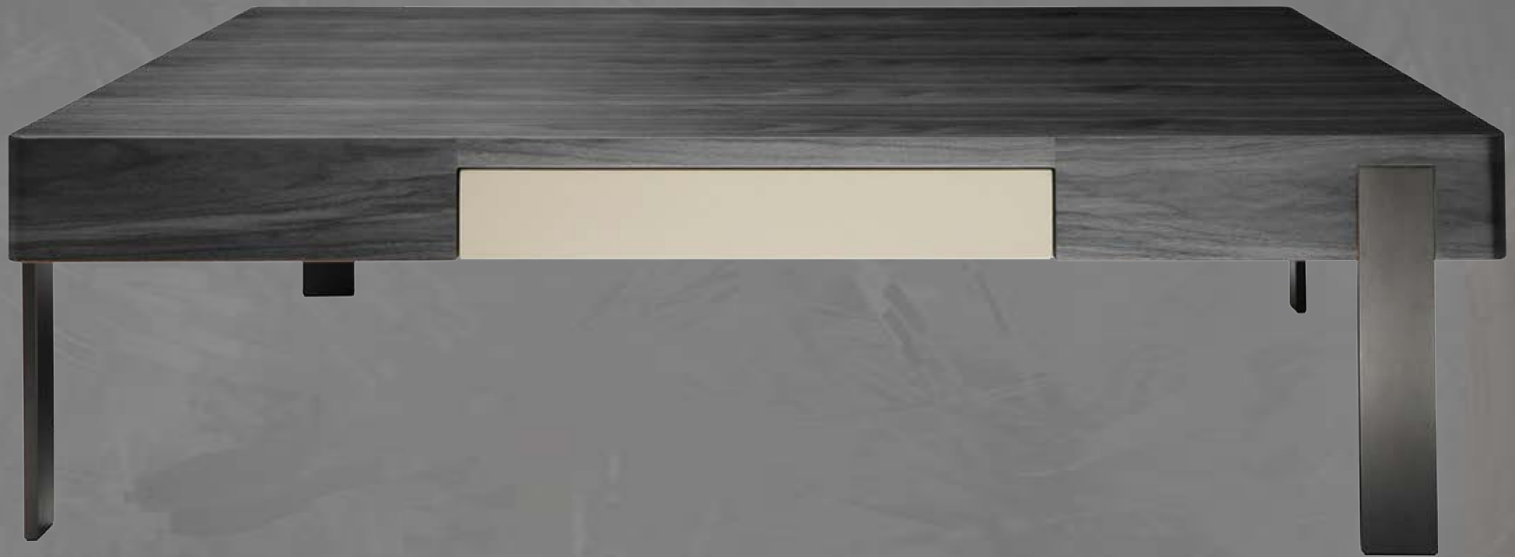

ATMOSPHERE
Furnishings, LLC

Dimensions : **140*70*35 cm**

Color : **Black Oak + Cappuccino**

Item Code : **0290658**

Available Qty. : **2 pcs.**