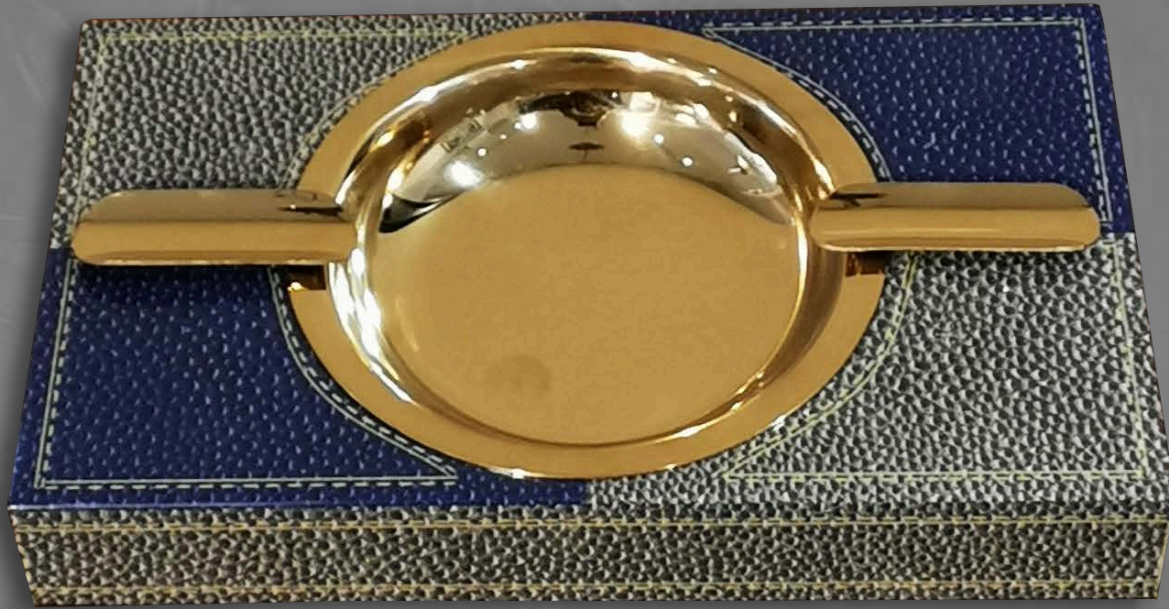

Dimensions : 21*13*4 cm

Color : As photo Wood & Piano paint
&S/s steel)

Item Code : 0650013

Available Qty. : 4 pcs