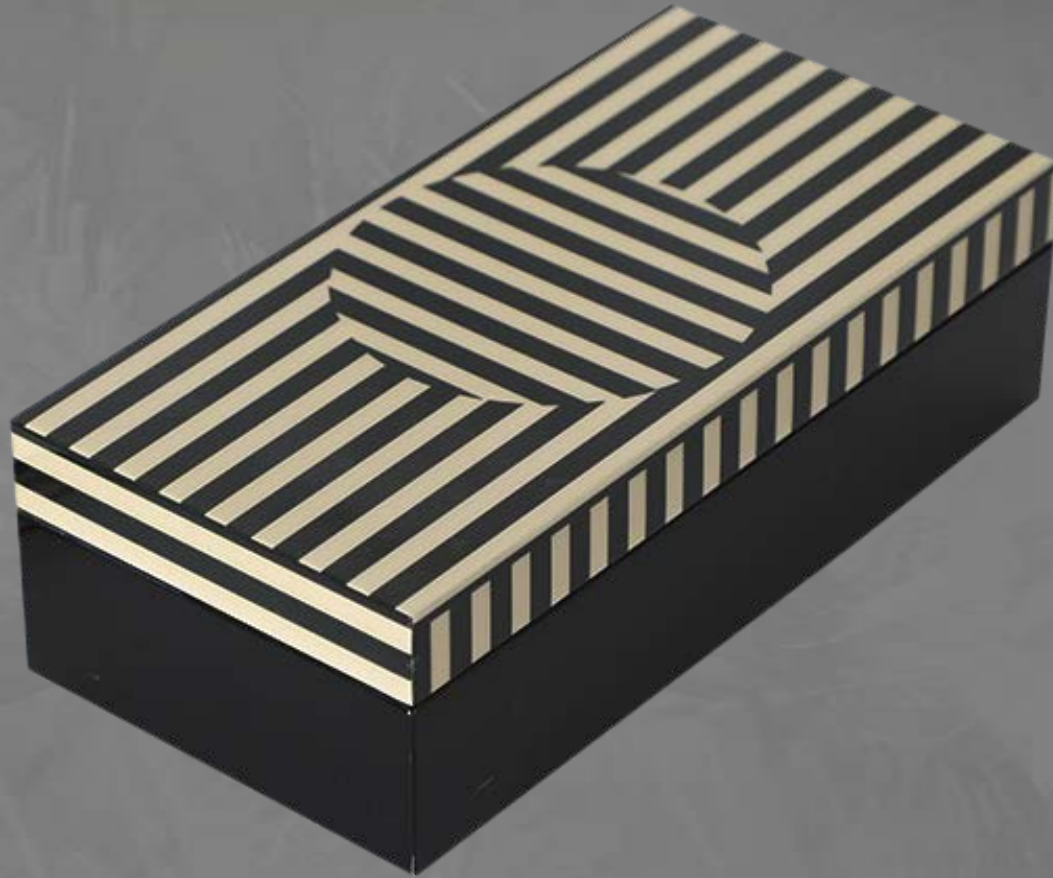

Dimensions : 25.4*12.3*7.5 cm

Color : Black & White(Wood & Piano
Paint)

Item Code : 0650009

Available Qty. : 1 pc